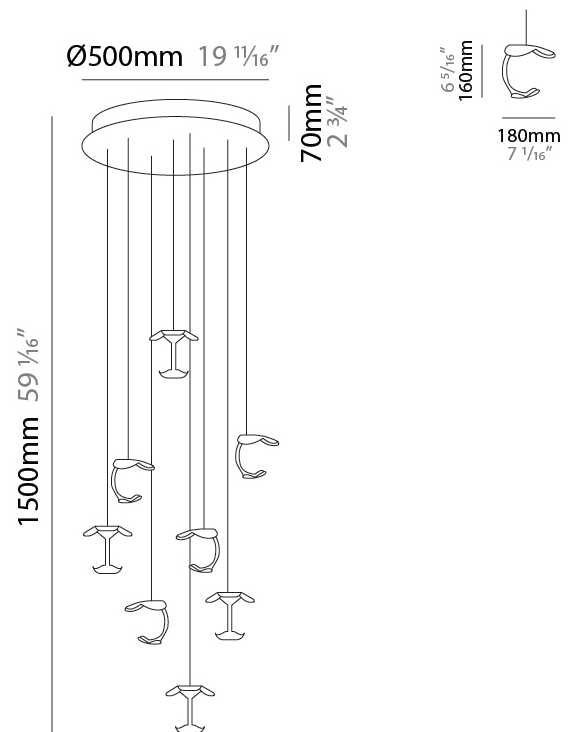

PROJECT	_____
TYPE	_____
SPECIFIER	_____
QUANTITY	_____
DATE	_____

1. To build a product code in our configurator select the specify button on the base model # product page
2. To build a manual product code on this datasheet choose from the options listed below in blue font and add the suffix to the base model #

GENERAL

Series: Le Gigue
Partner: Knikerboker
Division: Design
Installation: Suspension
Product Type: Pendant
Mounting Location: Ceiling
Light Distribution: Indirect

PHYSICAL

Shape: Abstract
Diameter (mm): 500
Diameter (in): 19 1/16
Max. Overall Height (mm): 1650
Max. Overall Height (in): 64 15/16
Weight (kg): 12.4
Fixture Finish: EWH / EBK / MAN / COF / PRD / SLF / GLF / CLF / BRL / EWS / EWG / EWC / EWR / EBS / EBG / EBC / EBC / EBB / MAS / MAD / MAC / MAB / COS / CGO / CCL / CBL / PRS / PRG / PRC / PRB
Fixture Material: Metal
Cable Details: Transparent Cable in the following lengths 4 x 1000mm / 39 3/8" 4 x 1500mm / 59 1/16"

ELECTRICAL

Lamp Type: LED
Input Wattage (W): 44
Dimming: Non-Dimming / Phase Dimming (120vac Only)
Driver Included: Yes
Driver Location: Integrated
Driver Type: Constant Current - Universal
Driver Class: Class 2
Input Voltage (V): 120 - 277
Constant Current (MA): 1050

LED

Number of LEDs: 8
Color Temperature (°K): 3000
Max. Delivered Lumen (lm): 6800
CRI: >85 CRI
Lamp Life (hrs): 50000

OPTICAL

RATINGS AND CERTIFICATIONS

Certified By: Certified for North American Standards
IP rating: IP20