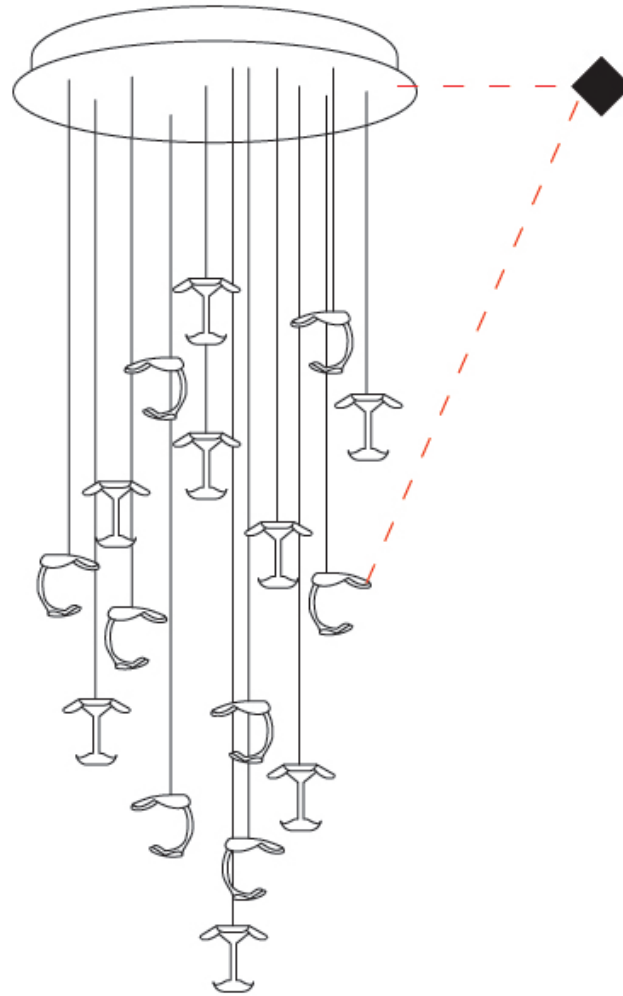

LE GIGINE SUSPENSION

D131605-

PROJECT

TYPE

SPECIFIER

QUANTITY

DATE

D