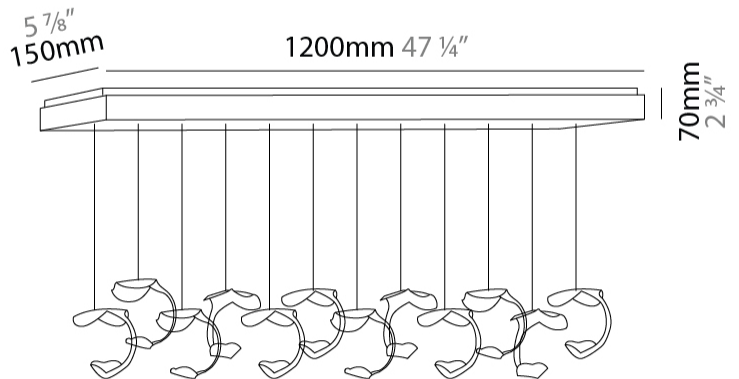

D131608-

base number Finish
Options

PROJECT
TYPE
SPECIFIER
QUANTITY
DATE

1. To build a product code in our configurator select the specify button on the base model # product page
2. To build a manual product code on this datasheet choose from the options listed below in blue font and add the suffix to the base model #

GENERAL

Series: Le Gigine
Partner: Knikerboker
Division: Design
Installation: Suspension
Product Type: Pendant
Mounting Location: Ceiling
Light Distribution: Indirect

PHYSICAL

Shape: Abstract
Diameter (in): 37 ⁷/₁₆
Length (mm): 1200
Max. Overall Height (mm): 1650
Max. Overall Height (in): 64 ¹⁵/₁₆
Weight (kg): 12.6
Fixture Finish: EWH / EBK / MAN / COF / PRD / SLF / GLF / CLF / BRL / EWS / EWG / EWC / EWR / EBS / EBG / EBC / EBC / EBB / MAS / MAD / MAC / MAB / COS / CGO / CCL / CBL / PRS / PRG / PRC / PRB
Fixture Material: Metal
Cable Details: Transparent Cable in the following lengths 6 x 1000mm / 39 3/8" 6 x 1500mm / 59 1/16"

ELECTRICAL

Lamp Type: LED
Input Wattage (W): 66
Dimming: Non-Dimming / Phase Dimming (120vac Only)
Driver Included: Yes
Driver Location: Integrated
Driver Type: Constant Current - Universal
Driver Class: Class 2
Input Voltage (V): 120 - 277
Constant Current (MA): 1050

LED

Number of LEDs: 12
Color Temperature (°K): 3000
Max. Delivered Lumen (lm): 10200
CRI: >85 CRI
Lamp Life (hrs): 50000

OPTICAL

RATINGS AND CERTIFICATIONS

Certified By: Certified for North American Standards
IP rating: IP20