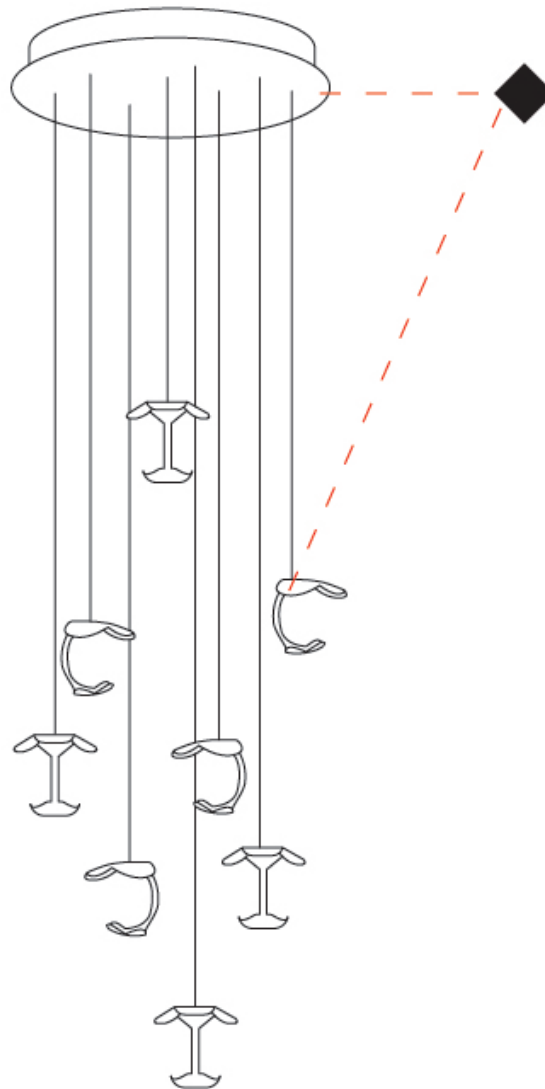

D131604-

PROJECT _____

TYPE _____

SPECIFIER _____

QUANTITY _____

DATE _____

D